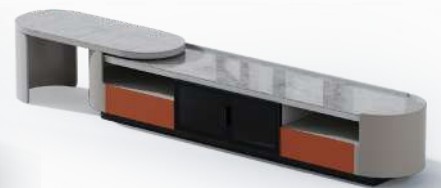

GT123 TV cabinet

Floor cabinet2000*400*400mm
Chevron plate1100*400*430mm

Density plate+rock
plate+hardware+glass