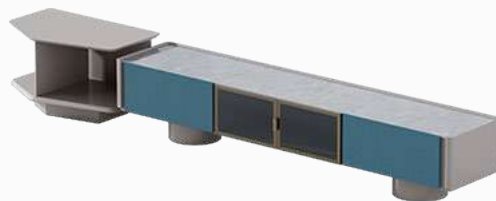

GT121+GT120

TV cabinet: 2000*400*400mm
Side cabinet: 700*480*430mm

Density plate+rock plate+hardware+glass

ZC184 Side table