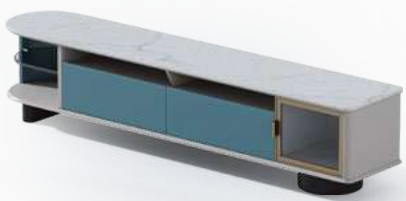

GT122 TV cabinet

2000*400*430mm

Density board+slate+hardware