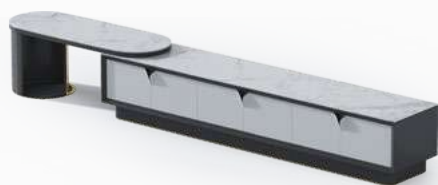

GT119 TV cabinet

Long: 2000*400mm

Short: 1100*400mm

Combination: 2000/3000*400*420mm

Density board+pine+slate+hardware