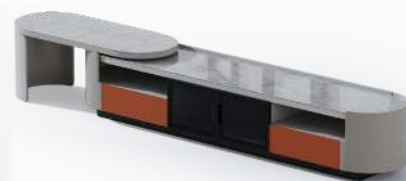

GT123 TV cabinet

Floor cabinet2000*400*400mm
Chevron plate1100*400*430mm

Density plate+rock
plate+hardware+glass