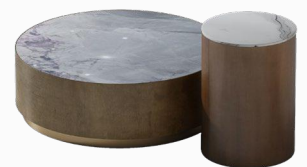

GD040 Cabinet

920*400*1390mm
Eucalyptus veneer
Light green baking varnish
Metal

GD042 Cabinet

930*480*1780mm
Stainless steel
Aluminium alloy
+European grey glass
E1Level MDF Board
Touch switch lamp

ZE306 Tea table

1200*700*300mm
970*380*400mm
Tea table: Eucalyptus veneer
Light green baking varnish
Side table: Smoked wood
bark
Stainless steel

ZE330+ZC224

Circular900*250mm
Natural stone

Snap:doodigz
Tik tok:doodigz
Mobile:00966-554064488