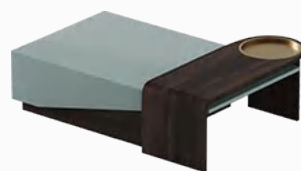

GD040 Cabinet

920*400*1390mm
Eucalyptus veneer
Light green baking varnish
Metal

GD042 Cabinet

930*480*1780mm
Stainless steel
Aluminium alloy
+European grey glass
E1Level MDF Board
Touch switch lamp

ZE306 Tea table

1200*700*300mm
970*380*400mm
Tea table: Eucalyptus veneer
Light green baking varnish
Side table: Smoked wood
bark
Stainless steel

ZE330+ZC224

Circular900*250mm
Natural stone

Snap:doodigz
Tik tok:doodigz
Mobile:00966-554064488