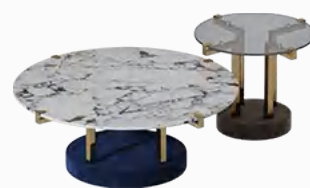

Customizable size

YX370 Lounge chair

840*820*800mm

Brushed champagne gold +Wooden frame

Scientific cloth
 +Printed microfiber

ZE237+ZC161

Φ1000*360mm Φ550*460mm

Brushed champagne gold Brushed champagne gold
 Elephant White Grey glass