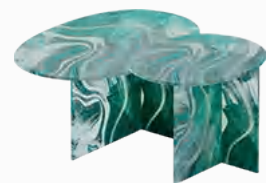

ZE235+ZC155

900*600*460mm
600*500*500mm

Multicolored glass